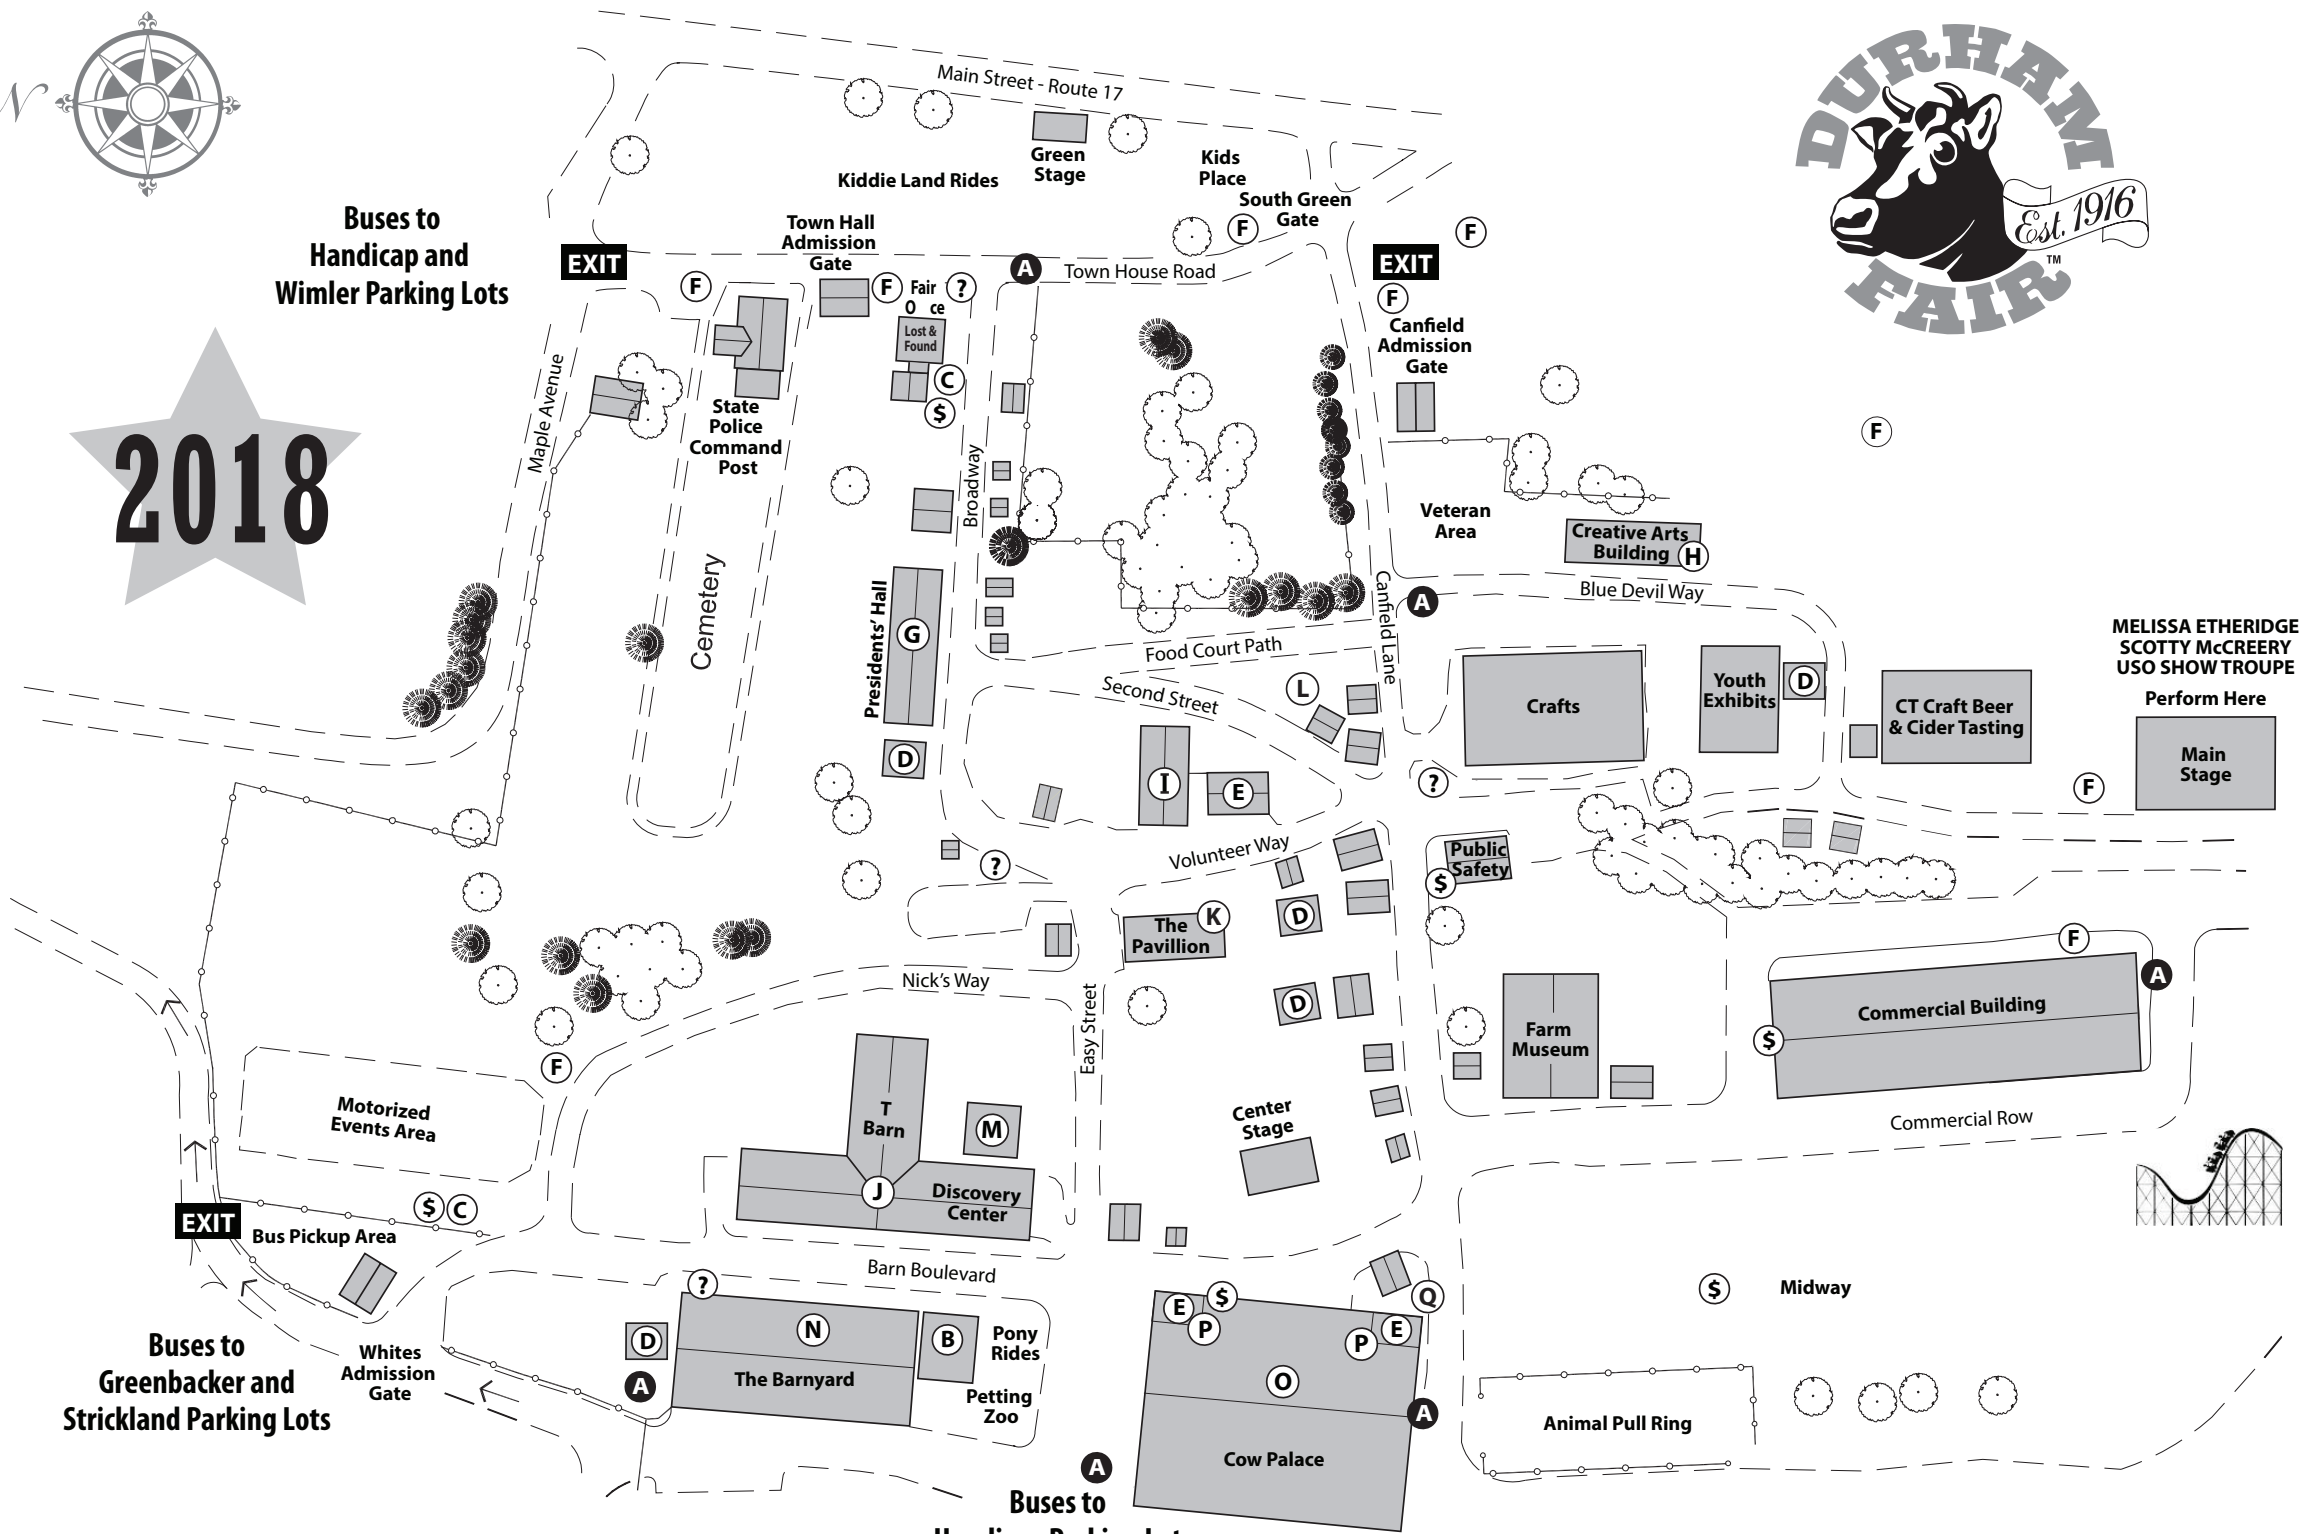

2018

Buses to
Handicap and
Wimler Parking Lots

Buses to
Greenbacker and
Strickland Parking Lots

Buses to
Handicap Parking Lot
upon Request

- Ⓢ ATM Machines
- ❓ Information
- Ⓐ Complimentary Shuttle Stops
- Ⓑ Emergency Medical Services
- Ⓒ Fair Souvenirs
- Ⓓ Rest Tents
- Ⓔ Restrooms with Baby Changing Stations
- Ⓕ Giant Pumpkins & Christmas Trees
- Ⓖ Portable Toilets
- Ⓗ Art, Collections, Crafts & Photography
- Ⓐ Baking, Canning, Fruits & Vegetables
- Ⓘ Needlework (upper level)
Flowers & Horticulture (lower level)
- Ⓙ Fiber, Goats & Llamas
- Ⓛ Charging Station, compliments of Durham Fair
- Ⓜ Llama Show Ring
- Ⓝ Poultry, Rabbits, Sheep & Swine
- Ⓞ Beef & Dairy Cows
- Ⓟ Water Filling Stations
- Ⓠ Charging Station, compliments of Middlesex Hospital

MELISSA ETHERIDGE
SCOTTY McCREERY
USO SHOW TROUPE

Perform Here
Main Stage