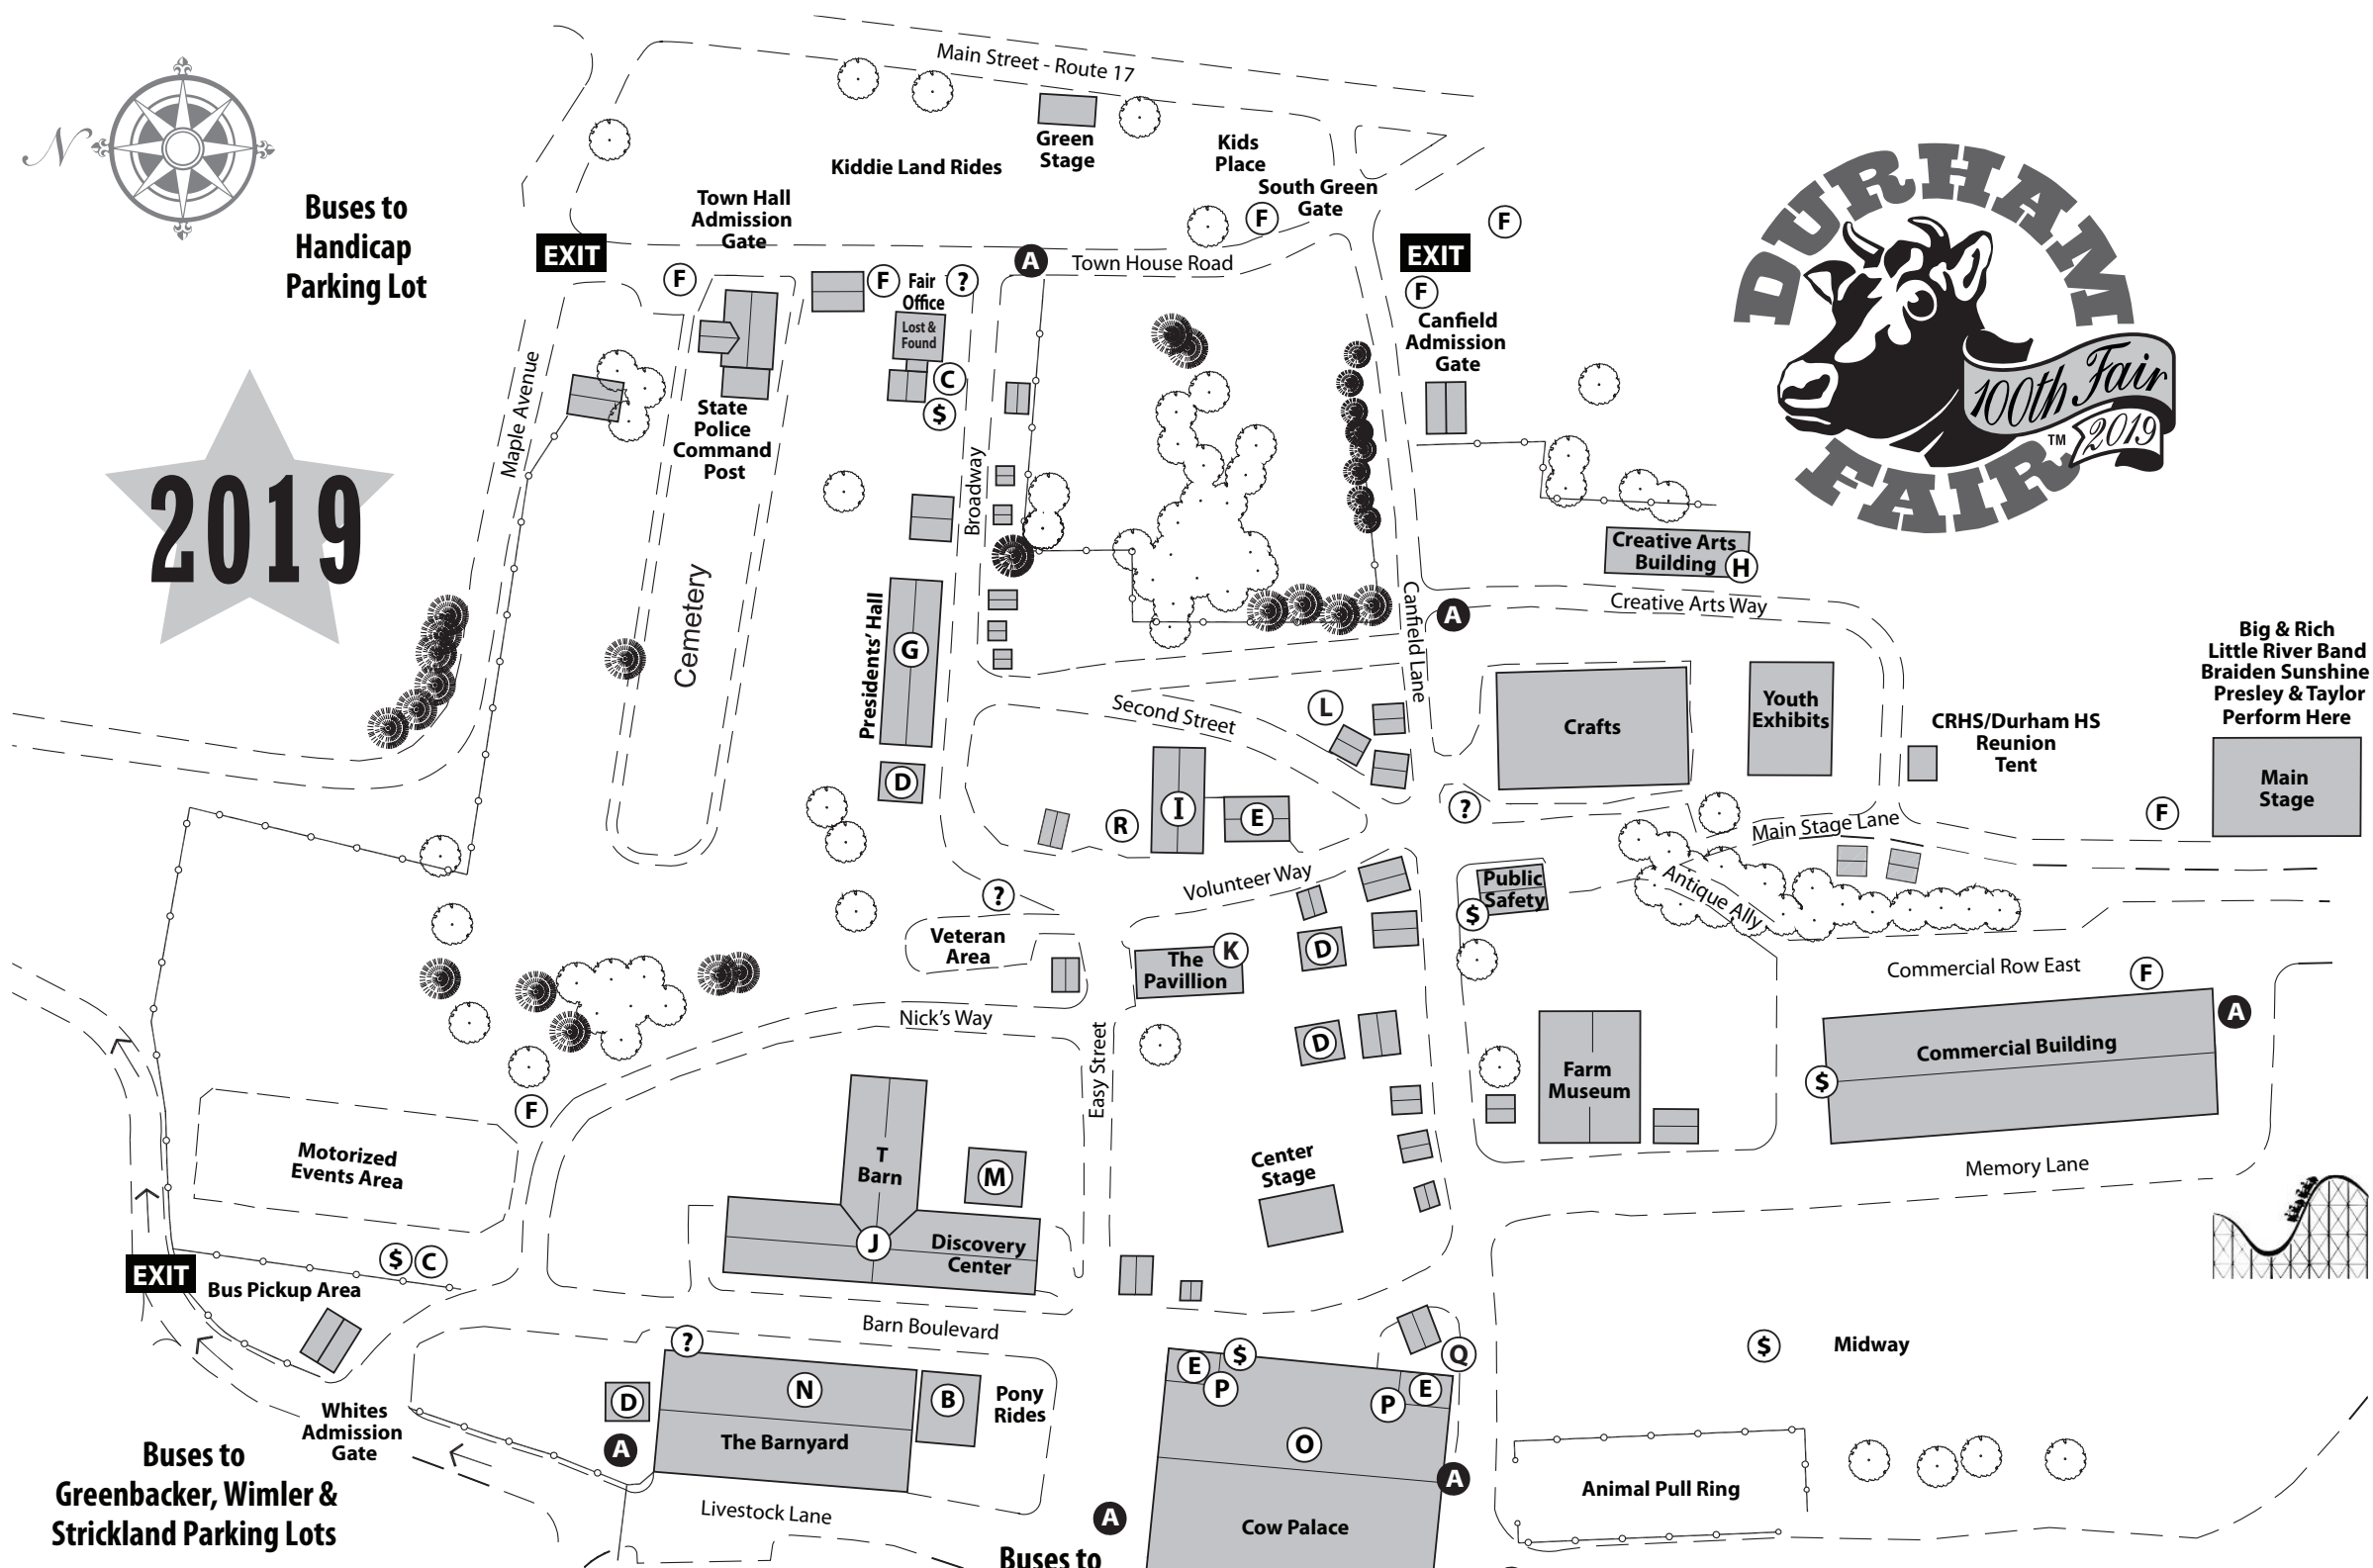

Buses to  
Handicap  
Parking Lot

2019

- Ⓢ ATMs
- Ⓡ Information
- Ⓐ Complimentary Shuttle Stops
- Ⓑ Emergency Medical Services
- Ⓒ Fair Souvenirs
- Ⓓ Rest Tents
- Ⓔ Restrooms with Baby Changing Stations

Buses to  
Handicap Parking Lot  
upon Request

- ⓕ Portable Toilets
- ⓖ Baking, Canning, Fruits & Vegetables
- ⓗ Art, Collections, Crafts & Photography
- Ⓘ Needlework (upper level)  
Flowers & Horticulture (lower level)
- Ⓩ Fiber, Goats & Llamas

- Ⓚ Giant Pumpkins & Christmas Trees
- Ⓛ Charging Station, compliments of Durham Fair
- Ⓜ Llama Show Ring
- Ⓝ Poultry, Rabbits, Sheep & Swine
- Ⓞ Beef & Dairy Cows
- Ⓟ Water Filling Stations
- Ⓠ Charging Station, compliments of Middlesex Hospital
- Ⓡ 100th Fair Everlasting Tribute

Big & Rich  
Little River Band  
Braiden Sunshine  
Presley & Taylor  
Perform Here