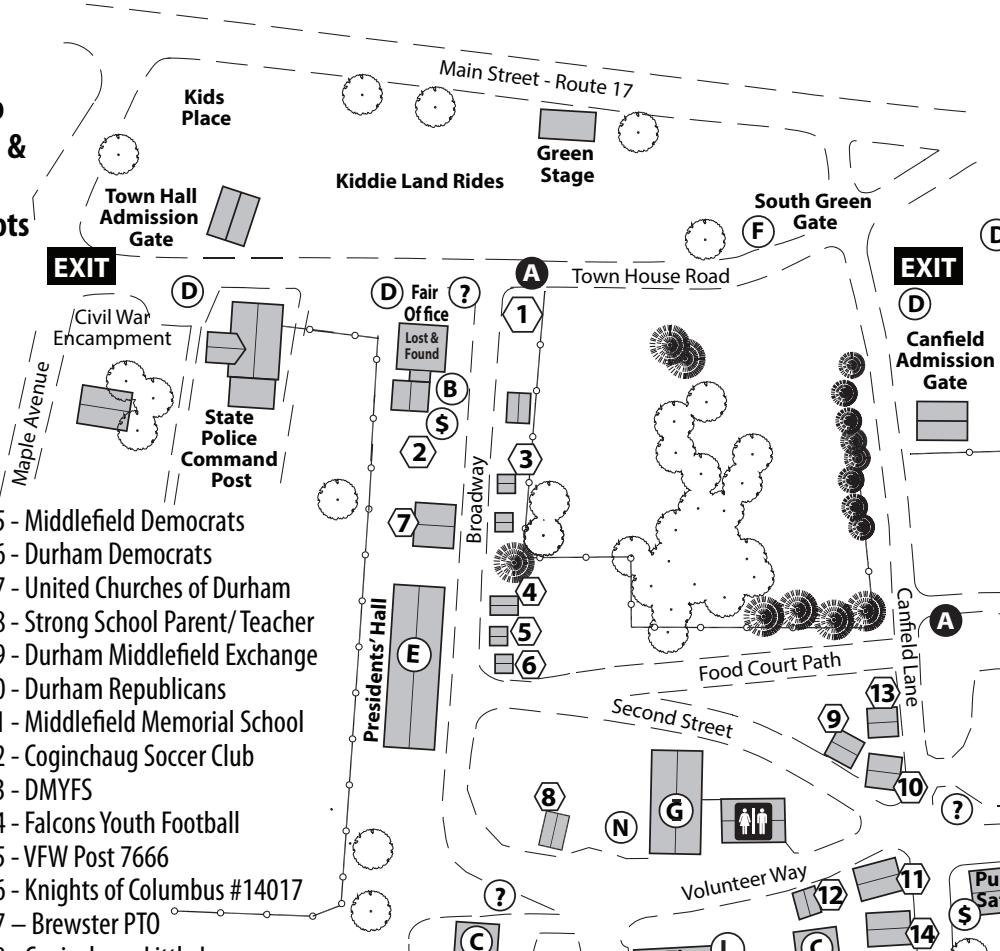

**Buses to
Handicap &
RSD13
Parking Lots**

- 1 - John Lyman PTA
- 2 - US Sea Cadets Corps
- 3 - Portland Volunteer Fire Dept
- 4 - Levi Coe Library
- 5 - Middlefield Volunteer Fire Dept
- 6 - Middlefield Republicans
- 7 - Middlefield Lions
- 8 - Durham Lions
- 9 - Killingworth Lions
- 10 - Our Lady of Mercy
- 11 - Benchwarmers
- 12 - Cuginchaug Scholarship Fund
- 13 - POPS (Parents of Performers)
- 14 - Middletown Elks #771
- 15 - Middlefield Democrats
- 16 - Durham Democrats
- 17 - United Churches of Durham
- 18 - Strong School Parent/Teacher
- 19 - Durham Middlefield Exchange
- 20 - Durham Republicans
- 21 - Middlefield Memorial School
- 22 - Cuginchaug Soccer Club
- 23 - DMYFS
- 24 - Falcons Youth Football
- 25 - VFW Post 7666
- 26 - Knights of Columbus #14017
- 27 - Brewster PTO
- 28 - Cuginchaug Little League

**Buses to
Greenbacker &
Strickland Parking Lots**

- Ⓢ ATMs
- ❓ Information
- 🚻 Restrooms with Baby Changing Stations
- 🏥 Emergency Medical Services
- Ⓐ Complimentary Shuttle Stops
- Ⓑ Fair Souvenirs
- Ⓒ Rest Tents
- Ⓓ Portable Toilets
- Ⓔ Baking, Canning, Fruits & Vegetables
- Ⓕ Art, Collections, Crafts & Photography
- Ⓖ Needlework (upper level)
Flowers (lower level)
- Ⓗ Fiber, Goats & Llamas
- Ⓘ Garden of the Giants, Christmas Trees & Wreaths

- Ⓙ Llama Show Ring
- Ⓚ Rabbits, Sheep, Poultry & Swine
- Ⓛ Beef & Dairy Cows
- Ⓜ Water Filling Stations
- Ⓝ Everlasting Tribute