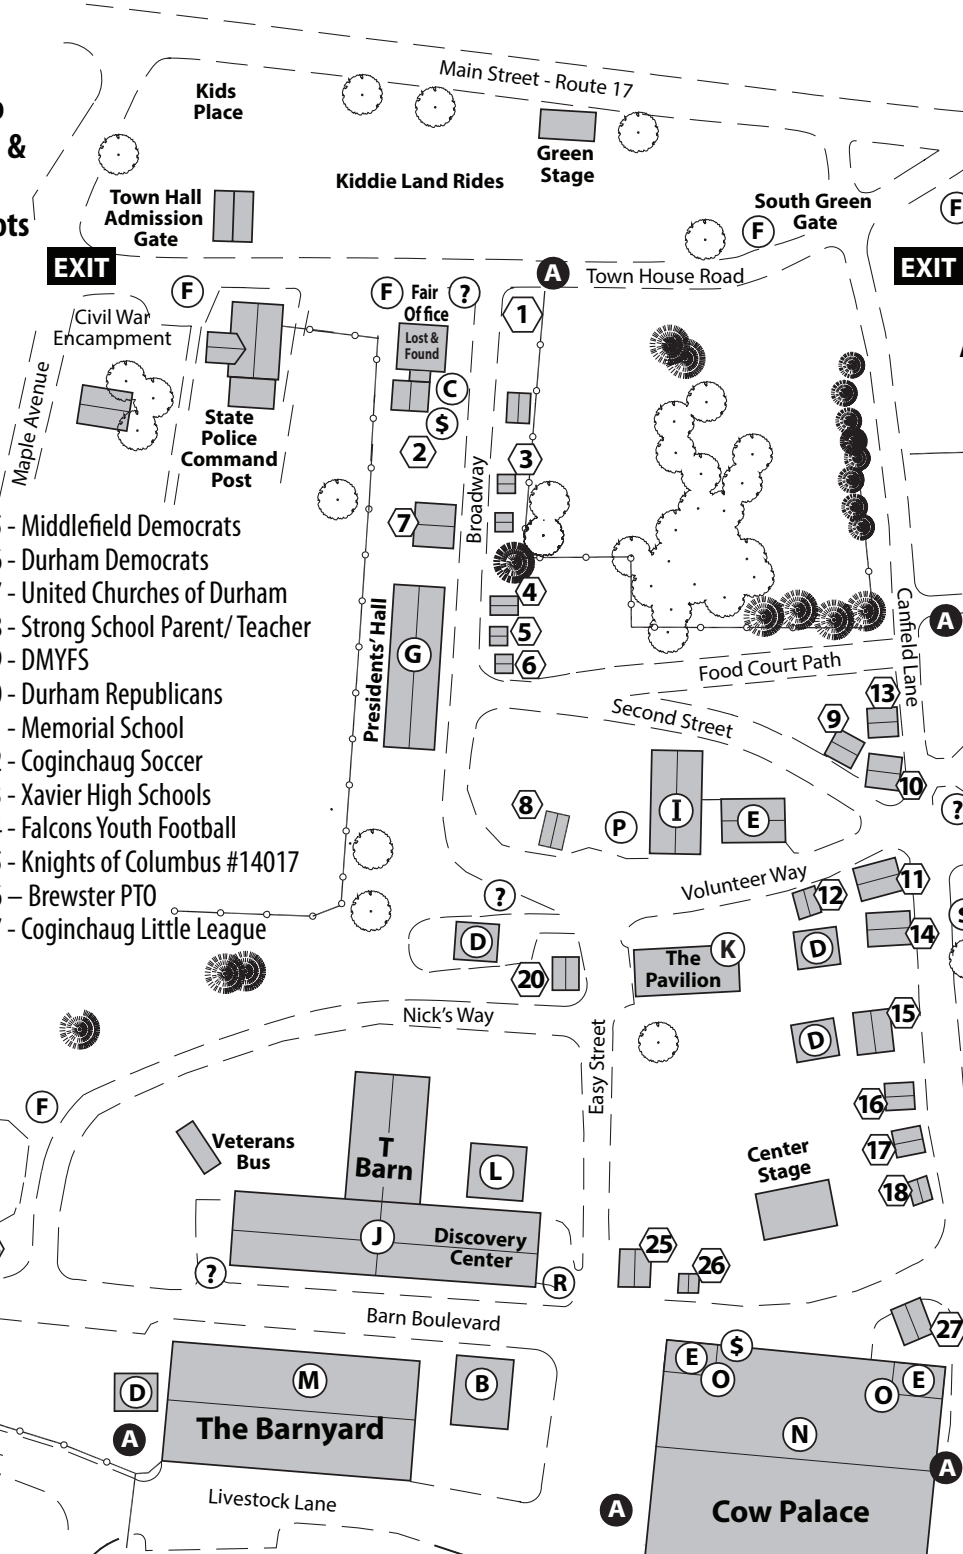

**Buses to
Handicap &
RSD13
Parking Lots**

- 1 - John Lyman PTA
- 2 - US Sea Cadets Corps
- 3 - Portland Volunteer Fire Dept
- 4 - Levi Coe Library
- 5 - Middlefield Volunteer Fire Dept
- 6 - Middlefield Republicans
- 7 - Middlefield Lions
- 8 - Durham Lions
- 9 - Killingworth Lions
- 10 - Our Lady of Mercy
- 11 - Benchwarmers
- 12 - Cuginchaug Scholarship Fund
- 13 - POPS (Parents of Performers)
- 14 - Middletown Elks #771
- 15 - Middlefield Democrats
- 16 - Durham Democrats
- 17 - United Churches of Durham
- 18 - Strong School Parent/ Teacher
- 19 - DMYFS
- 20 - Durham Republicans
- 21 - Memorial School
- 22 - Cuginchaug Soccer
- 23 - Xavier High Schools
- 24 - Falcons Youth Football
- 25 - Knights of Columbus #14017
- 26 - Brewster PTO
- 27 - Cuginchaug Little League

**Buses to
Greenbacker &
Strickland Parking Lots**

- Ⓢ ATMs
- Ⓠ Information
- ⓐ Complimentary Shuttle Stops
- ⓑ Emergency Medical Services
- ⓒ Fair Souvenirs
- ⓓ Rest Tents
- ⓔ Restrooms with Baby Changing Stations
- ⓕ Portable Toilets
- ⓖ Baking, Canning, Fruits & Vegetables
- ⓗ Art, Collections, Crafts & Photography
- Ⓢ Needlework (upper level)
Flowers (lower level)
- Ⓤ Fiber, Goats & Llamas
- Ⓚ Garden of the Giants, Christmas Trees & Wreaths
- Ⓛ Llama Show Ring
- Ⓜ Rabbits, Sheep, Poultry & Swine
- Ⓝ Beef & Dairy Cows
- Ⓞ Water Filling Stations
- Ⓟ Everlasting Tribute
- Ⓠ Youth Exhibits
- Ⓡ Mobile Phone Charging Station