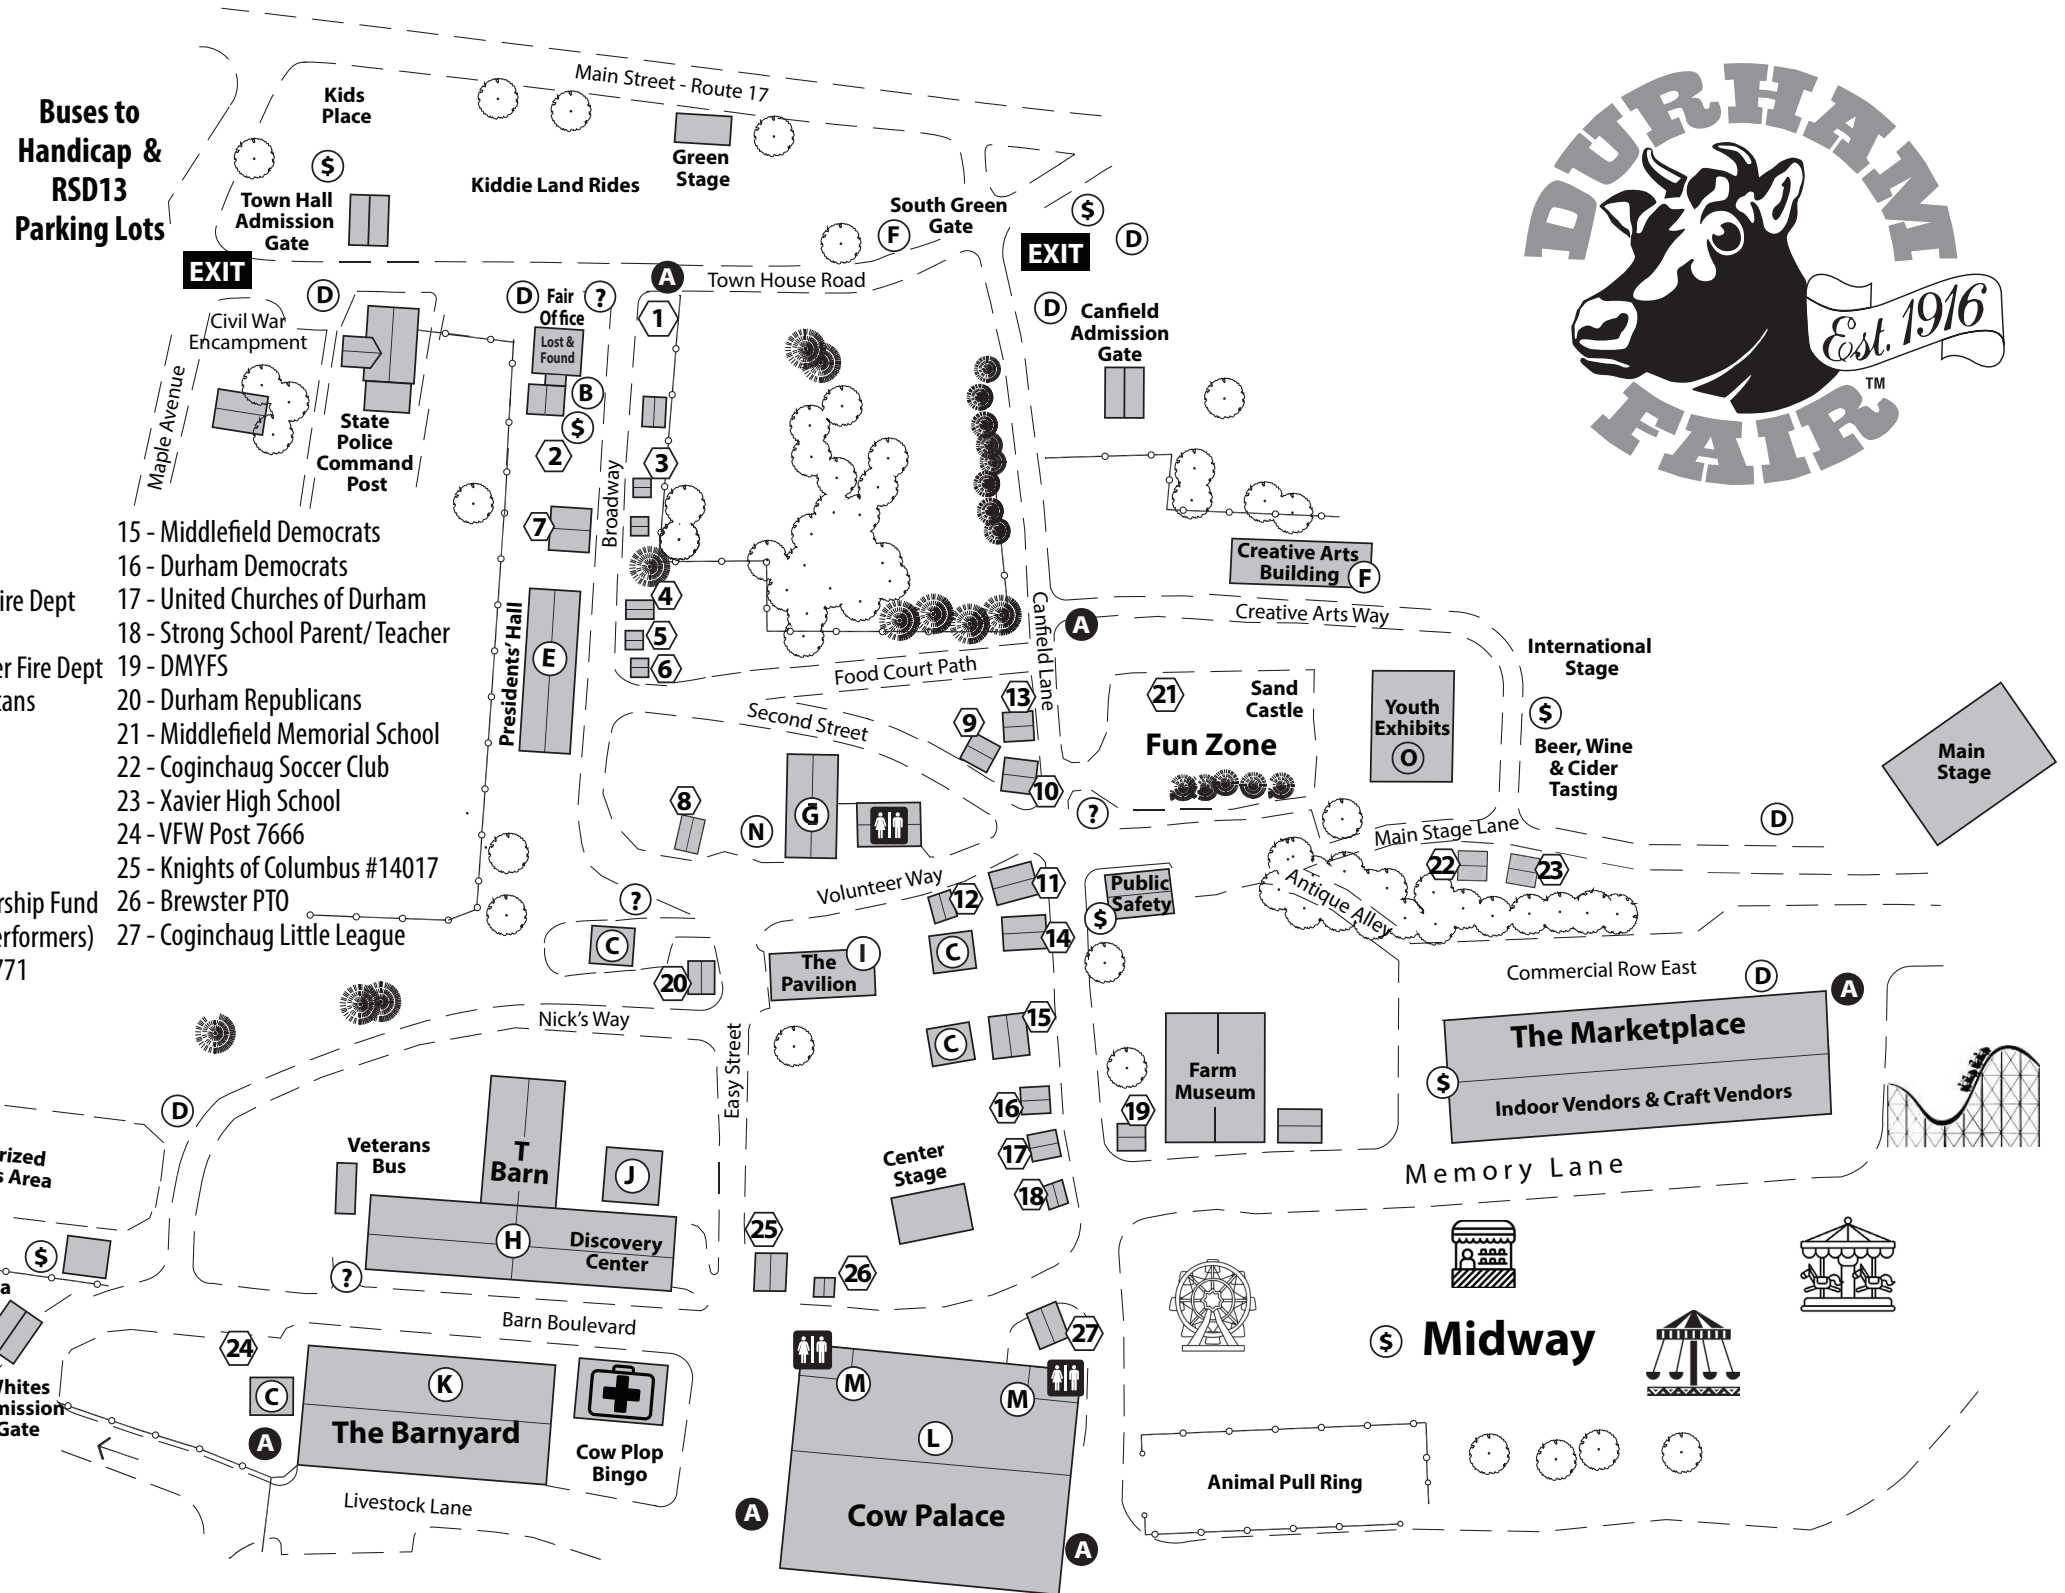

**Buses to
Handicap &
RSD13
Parking Lots**

- 1 - John Lyman PTA
- 2 - US Sea Cadets Corps
- 3 - Portland Volunteer Fire Dept
- 4 - Levi Coe Library
- 5 - Middlefield Volunteer Fire Dept
- 6 - Middlefield Republicans
- 7 - Middlefield Lions
- 8 - Durham Lions
- 9 - Killingworth Lions
- 10 - Our Lady of Mercy
- 11 - Benchwarmers
- 12 - Coginchaug Scholarship Fund
- 13 - POPS (Parents of Performers)
- 14 - Middletown Elks #771
- 15 - Middlefield Democrats
- 16 - Durham Democrats
- 17 - United Churches of Durham
- 18 - Strong School Parent/Teacher
- 19 - DMYFS
- 20 - Durham Republicans
- 21 - Middlefield Memorial School
- 22 - Coginchaug Soccer Club
- 23 - Xavier High School
- 24 - VFW Post 7666
- 25 - Knights of Columbus #14017
- 26 - Brewster PTO
- 27 - Coginchaug Little League

**Buses to
Greenbacker &
Strickland Parking Lots**

- Ⓢ ATMs
- ❓ Information
- 🚻 Restrooms with Baby Changing Stations
- 🏥 Emergency Medical Services
- 🅐 Complimentary Shuttle Stops
- 🅑 Fair Souvenirs
- 🅒 Rest Tents
- 🅓 Portable Toilets

- 🅔 Baking, Canning, Fruits & Vegetables
- 🅕 Art, Collections, Crafts & Photography
- 🅖 Needlework (upper level)
Flowers (lower level)
- 🅗 Fiber, Goats & Llamas
- 🅘 Garden of the Giants, Christmas Trees & Wreaths

- 🅙 Llama Show Ring
- 🅚 Rabbits, Sheep, Poultry & Swine
- 🅛 Beef & Dairy Cows
- 🅜 Water Filling Stations
- 🅝 Everlasting Tribute
- 🅞 Youth Department

2025